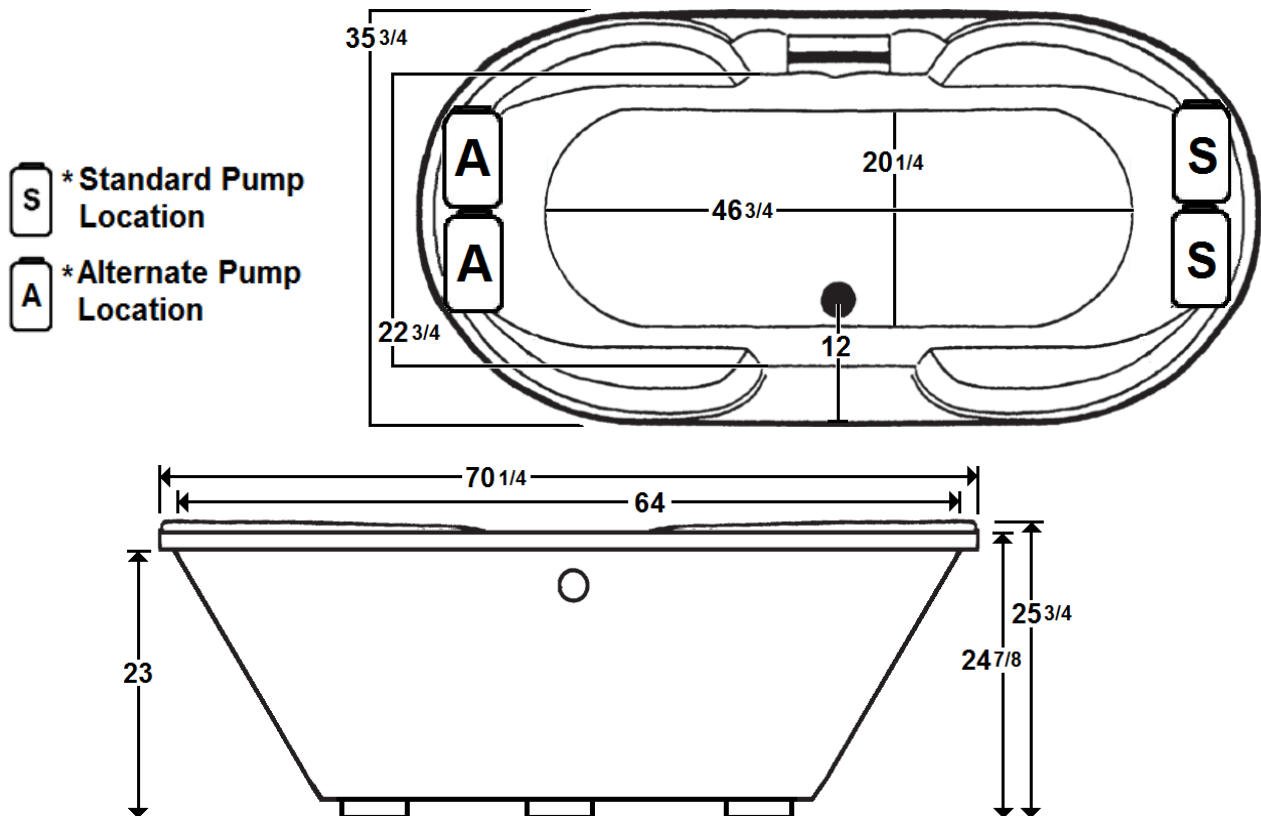

DORAN

70" x 36" Drop-In Acrylic Combo Bath

Model Number
7036DWA064
Drop-In Combo Bath in White

Features

- Color-matched jet trim
- 10 adjustable hydrotherapy jets
- 24 high output lateral air jets
- Constructed of high-gloss durable acrylic
- 3-Speed control for the 13.0 Amp pump
- 12.0 Amp variable speed blower
- Mood light included
- Inline heater available – LM300
- Pre-leveled base for easy installation
- Made in the USA

All dimensions are +/- 1/2" and subject to change without notice

Technical Information

- Weight: 166 lbs.
- Water Depth to Overflow: 18"
- Water Operating Level:
- Water Capacity: 80 gal.
- Sump Dimension: 46 3/4" x 20 1/4"